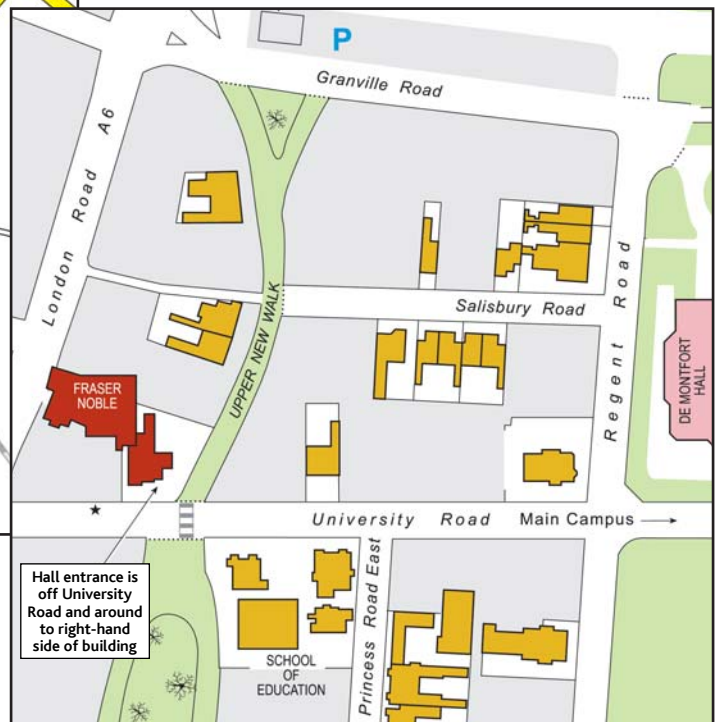

University of Leicester

2 University Road, Leicester LE1 7RF

Directions

Leave the M1 motorway at junction 21 to join the A563 Outer Ring Leicester South East for 4 miles. At the junction with A50/A5199 turn left towards City Centre. At the third set of traffic lights move into middle lane to go straight on and at the next lights turn right into University Road.

Parking

There is a pay and display car park in Victoria Park accessible from Granville Road.

Public transport

University Road is a short walk (5-10 minutes) from Leicester Railway Station.

MAPS Above: this map was originally derived from line work in a Geographers' A-Z Map Company Ltd publication which used OS-based maps, and is published with their consent. © Crown Copyright. ED 100018915.

Right: reproduced from the Ordnance Survey (R) 1:1250 maps with the permission of Ordnance Survey on behalf of the Controller of Her Majesty's Stationery Office, © Crown Copyright. University of Leicester, University Road, Leicester LE1 7RH. Licence Number ED 100018915.